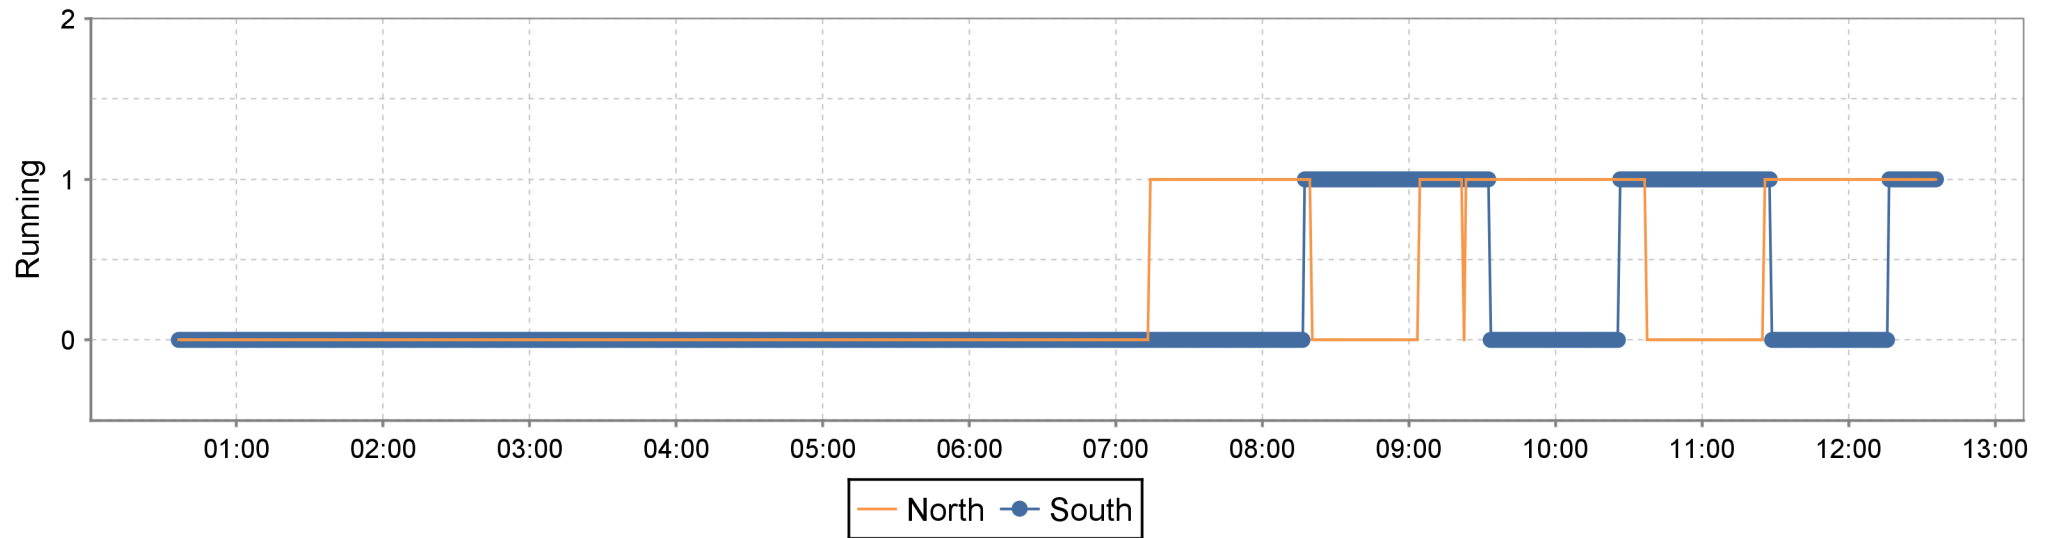

Wagon Unload Up Time

2020-08-17 00:36:00

2020-08-17 12:36:00

Line 2 Up Time 6.44Hrs

Line 3 Up Time 5.87Hrs